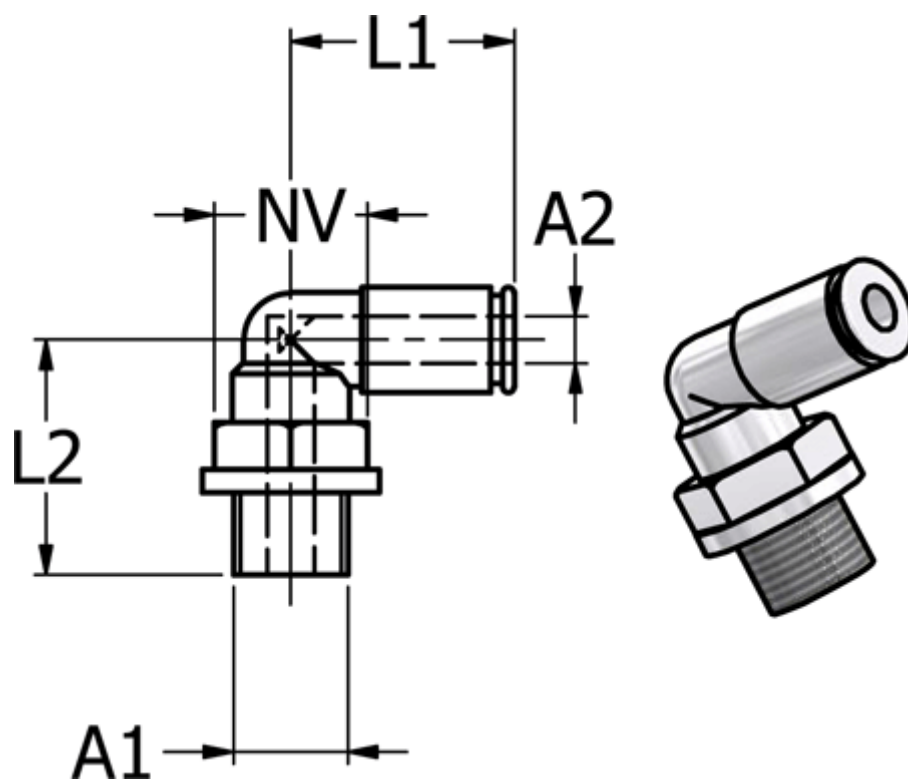

Article number: 5868540186

Description: Metal Push-in fitting 854.018-6, Ø6 / G 1/8"
Elbow with FPM O-ring

Measures

Ext. hose diameter A2 = 6

L1 = 21

L2 = 20

NV = 13

Thread A1 = G 1/8"